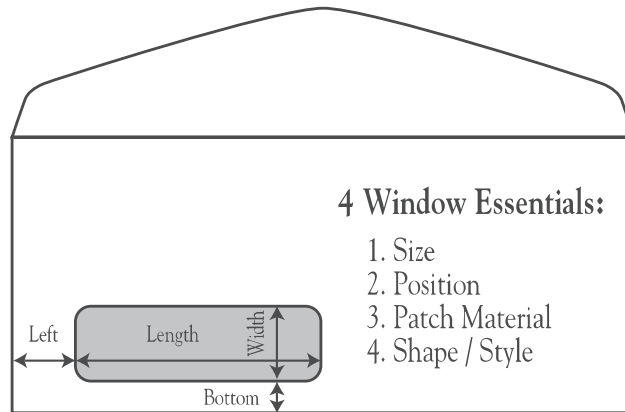

PRINT, MARKETING, & MAIL SOLUTIONS

ENVELOPE BASICS

SIX COMMON ENVELOPE SIZES

Following each size are suggested flat size dimensions for the most common insert formats.

Item	Envelope Size	Single Card	Narrowfold Card	Broadfold Card	French Fold
A-2*	4-3/8 x 5-3/4	4-1/4 x 5-1/2	4-1/4 x 11	5-1/2 x 8-1/2	8-1/2 x 11
A-6*	4-3/4 x 6-1/2	4-5/8 x 6-1/4	4-1/2 x 12-1/2	6-1/4 x 9	9 x 12-1/2
A-7*	5-1/4 x 7-1/4	5-1/8 x 7	5 x 14	7 x 10	10 x 14
A-8	5-1/2 x 8-1/8	5-3/8 x 7-7/8	5-1/4 x 15-1/2	7-3/4 x 10-1/2	10-1/2 x 15-1/2
A-9	5-3/4 x 8-3/4	5-5/8 x 8-5/8	5-1/2 x 17-1/2	8-1/2 x 11	11 x 17-1/2
A-10	6 x 9-1/2	5-7/8 x 9-1/4	5-3/4 x 18-1/2	9-1/4 x 11-1/2	11-1/2 x 18-1/2

Other common envelope sizes					
Monarch*	3-7/8 x 7-1/2	#10 Commercial*	4-1/8 x 9-1/2	Catalog*	9 x 12

** Most popular sizes*

ENVELOPE BASICS

WINDOW ENVELOPES

Modern window envelopes may be used for a variety of applications. Standard windows are rectangular with slightly rounded corners. Special window sizes and styles are also available.

ITEM	SIZE	STANDARD WINDOW SIZE	POSITION FROM	
			LEFT	BOTTOM
6-1/4	3-1/2 x 6	1-1/8 x 4-1/2	3/4	5/8
6-3/4	3-5/8 x 6-1/2	1-1/8 x 4-1/2	7/8	5/8
7	3-3/4 x 6-3/4	1-1/8 x 4-1/2	7/8	5/8
Monarch	3-7/8 x 7-1/2	1-1/8 x 4-1/2	7/8	5/8
7-3/4	3-7/8 x 7-1/2	1-1/8 x 4-1/2	7/8	5/8
8-5/8 Check	3-5/8 x 8-5/8	1 x 4	1	3/4
9	3-7/8 x 8-7/8	1-1/8 x 4-1/2	7/8	5/8
10	4-1/8 x 9-1/2	1-1/8 x 4-1/2	7/8	5/8
FASTforward® 10	4-1/8 x 9-1/2	1-1/8 x 4-1/2	7/8	5/8
11	4-1/2 x 10-3/8	1-1/8 x 4-1/2	7/8	5/8
12	4-3/4 x 11	1-1/8 x 4-1/2	7/8	5/8
14	5 x 11-1/2	1-1/8 x 4-1/2	7/8	5/8