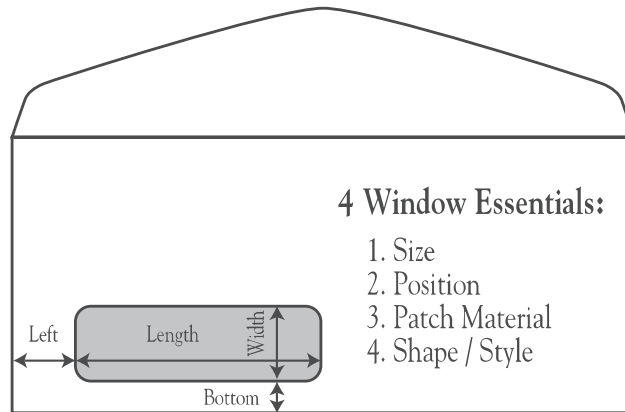

SIX COMMON ENVELOPE SIZES

Following each size are suggested flat size dimensions for the most common insert formats.

Item	Envelope Size	Single Card	Narrowfold Card	Broadfold Card	French Fold
A-2*	4-3/8 x 5-3/4	4-1/4 x 5-1/2	4-1/4 x 11	5-1/2 x 8-1/2	8-1/2 x 11
A-6*	4-3/4 x 6-1/2	4-5/8 x 6-1/4	4-1/2 x 12-1/2	6-1/4 x 9	9 x 12-1/2
A-7*	5-1/4 x 7-1/4	5-1/8 x 7	5 x 14	7 x 10	10 x 14
A-8	5-1/2 x 8-1/8	5-3/8 x 7-7/8	5-1/4 x 15-1/2	7-3/4 x 10-1/2	10-1/2 x 15-1/2
A-9	5-3/4 x 8-3/4	5-5/8 x 8-5/8	5-1/2 x 17-1/2	8-1/2 x 11	11 x 17-1/2
A-10	6 x 9-1/2	5-7/8 x 9-1/4	5-3/4 x 18-1/2	9-1/4 x 11-1/2	11-1/2 x 18-1/2

Other common envelope sizes					
Monarch*	3-7/8 x 7-1/2	#10 Commercial*	4-1/8 x 9-1/2	Catalog*	9 x 12

** Most popular sizes*

ENVELOPE BASICS

WINDOW ENVELOPES

Modern window envelopes may be used for a variety of applications. Standard windows are rectangular with slightly rounded corners. Special window sizes and styles are also available.

ITEM	SIZE	STANDARD WINDOW SIZE	POSITION FROM	
			LEFT	BOTTOM
6-1/4	3-1/2 x 6	1-1/8 x 4-1/2	3/4	5/8
6-3/4	3-5/8 x 6-1/2	1-1/8 x 4-1/2	7/8	5/8
7	3-3/4 x 6-3/4	1-1/8 x 4-1/2	7/8	5/8
Monarch	3-7/8 x 7-1/2	1-1/8 x 4-1/2	7/8	5/8
7-3/4	3-7/8 x 7-1/2	1-1/8 x 4-1/2	7/8	5/8
8-5/8 Check	3-5/8 x 8-5/8	1 x 4	1	3/4
9	3-7/8 x 8-7/8	1-1/8 x 4-1/2	7/8	5/8
10	4-1/8 x 9-1/2	1-1/8 x 4-1/2	7/8	5/8
FASTforward® 10	4-1/8 x 9-1/2	1-1/8 x 4-1/2	7/8	5/8
11	4-1/2 x 10-3/8	1-1/8 x 4-1/2	7/8	5/8
12	4-3/4 x 11	1-1/8 x 4-1/2	7/8	5/8
14	5 x 11-1/2	1-1/8 x 4-1/2	7/8	5/8